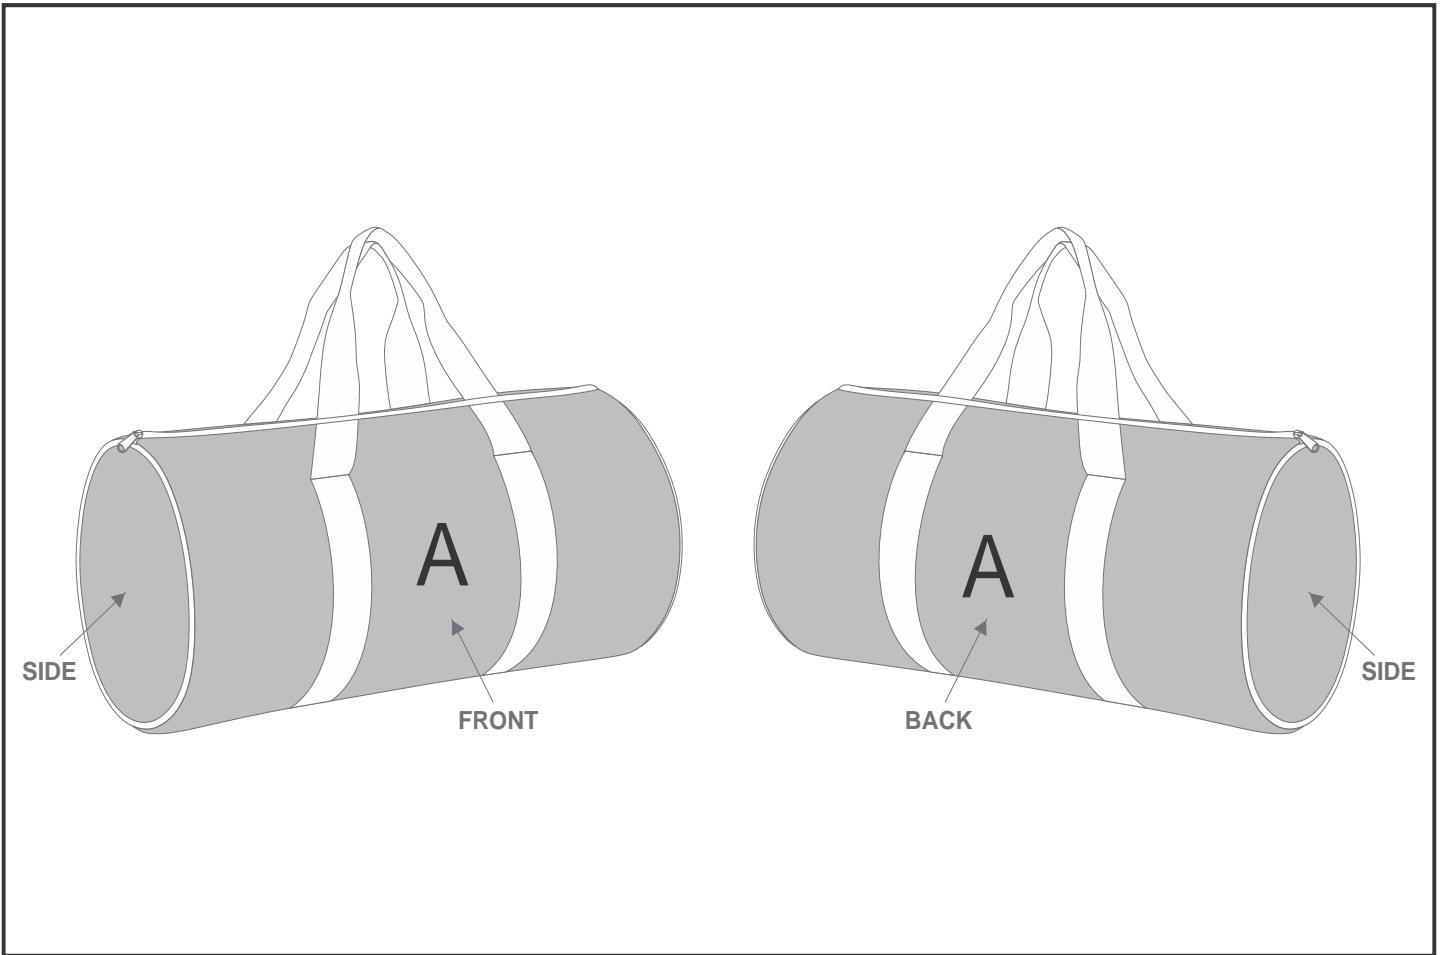

# BC-HP-33-G

Hoppla Carter Barrel Sport Bag

## Need to know:

- Includes 1-Position Sublimation (setup fees apply)
- Please Note: We cannot guarantee 100% logo Alignment on all Brandable Panels.

## Branding Options:

Position	Branding Method (Branding Code)	No. of Colours	Dimension
A	Custom Sublimation A (CPSUB-A)	Full Colour	1107mm wide x 784mm high